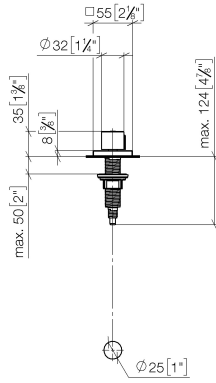

Strainer waste with control handle - Dark Chrome

LOT

10 711 970

- control for single basin
- including adapter for Bowden cable

Fits LOT

	Dark Chrome	10 711 970-19
	Chrome	10 711 970-00
	Brushed Platinum	10 711 970-06
	Platinum	10 711 970-08
	Durabrace (23kt Gold)	10 711 970-09
	Brushed Durabrace (23kt Gold)	10 711 970-28
	Matte Black	10 711 970-33
	Brushed Champagne (22kt Gold)	10 711 970-46
	Champagne (22kt Gold)	10 711 970-47
	Brushed Chrome	10 711 970-93
	Brushed Dark Platinum	10 711 970-99

10 711 970

mm [inches]

Strainer waste with control handle - Dark Chrome

LOT

10 711 970

Parts for other
finishes can be found
here: [Chrome](#)